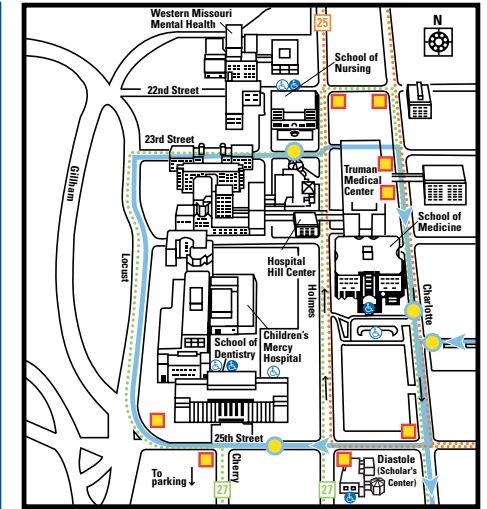

Getting Around UMKC

University of Missouri-Kansas City

Volker Campus

Hospital Hill

25th and Holmes streets

- UMKC Bus Route
- UMKC Bus Stop
- KCATA Metro Bus Route
- KCATA Metro Bus Stop
- Handicapped Parking
- ♿ Handicapped Accessible Entrance

- ### Other Buildings
- Board Preparation Program**
5322 Troost
 - Communiunity**
5327 Holmes
 - Garage**
5444 Troost
 - Printing Services**
5930 Troost
 - Psychology Dept.**
5301, 5305, 5311 and 5319 Holmes
 - Roo Prints (Quick Copy)**
Main: 5930 Troost, x5299
426 Dentistry School, x5271
 - Communiunity**
358 Education, x5258
1-202 Law, x5272
101A University Center, x5261
 - U-News**
5327 Holmes
- (P) = Parking**

Your Guide to Class Locations Abbreviations correspond to building notations from the schedule of classes issued by Registration and Records.

AC	Administrative Center	H-6	CH	Cockefair Hall	J-17	HSB	Health Sciences Bldg.	HOSP. HILL	OMB	Old Maintenance Bldg.	I-14
ANNEX	51st Street Annex	H-3	DEN	School of Dentistry	HOSP. HILL	KPB	Katz Pharmacy Building	G-16	RH	Royall Hall	J-14
BC	Berkley Child and Family Development Center	J-19	RES-H	Residence Hall	G-8	LAW	Law School	K-5	SH	Scofield Hall	I-13
BIOSC	Biological Science Building	G-17	EDUC	School of Education	L-11	MH (EMH)	Ernest Manheim Hall	J-13	SCB	Spencer Chemistry Building	H-17
BLOCH	Henry W. Bloch School of Business and Public Administration	J-7	EPP	Epperson House	L-7	MED	School of Medicine	HOSP. HILL	SASS	Student Academic Support Services	G-13
CBI	Center for Business Innovation	A-18	FA	Fine Arts Building	G-13	MNL	Miller Nichols Library	H-14	4825T	4825 Troost Building	B-18
CAG	Center on Aging Studies	K-17	FH (RHFH)	Flarsheim Hall	I-15	NUR	School of Nursing	HOSP. HILL	SRC	Swinney Recreation Center	G-11
			GSB	General Services Building	I-18	NH	Newcomb Hall	J-12	TWIN	Twin Oaks Complex	F-3
			GH	Grant Hall	L-13	PAC	Performing Arts Center (White Recital Hall)	E-10	UC	University Center (Pierson Auditorium)	F-12
			HH	Haag Hall	J-15				UH	University House	H-17